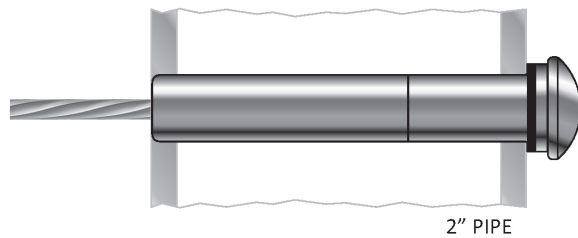

## Introducing New Length Pull-Locks®

With the addition of these Pull-Locks for 1-1/2" pipe, 2" pipe, and 2-1/2" tube, there are now Pull-Locks to complement every length of Invisiware® Receiver tensioner we offer for metal posts up to 3" in length.

PIPE/TUBE SIZE	1/8" cable PART NO.	3/16" cable PART NO.	"L" LENGTH
1 1/2"	PUL-4-1.810	PUL-6-1.810	1.81"
2"	PUL-4-2.300	PUL-6-2.300	2.30"
2 1/2"	PUL-4-2.530	PUL-6-2.530	2.53"