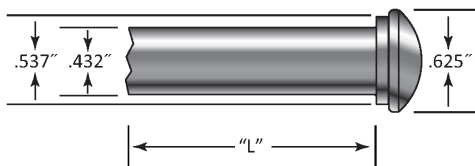

## Introducing New Length Pull-Locks®

With the addition of these Pull-Locks for 1-1/2" pipe, 2" pipe, and 2-1/2" tube, there are now Pull-Locks to complement every length of Invisiware® Receiver tensioner we offer for metal posts up to 3" in length.

PIPE/TUBE SIZE	1/8" cable PART NO.	3/16" cable PART NO.	"L" LENGTH
1 1/2"	PUL-4-1.810	PUL-6-1.810	1.81"
2"	PUL-4-2.300	PUL-6-2.300	2.30"
2 1/2"	PUL-4-2.530	PUL-6-2.530	2.53"