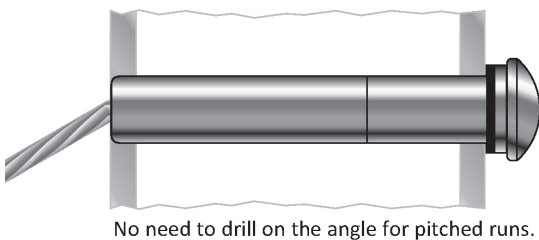

## Introducing New Length Pull-Locks®

With the addition of these Pull-Locks for 1-1/2" pipe, 2" pipe, and 2-1/2" tube, there are now Pull-Locks to complement every length of Invisiware® Receiver tensioner we offer for metal posts up to 3" in length.

PIPE/TUBE SIZE	1/8" cable PART NO.	3/16" cable PART NO.	"L" LENGTH
1 1/2"	PUL-4-1.810	PUL-6-1.810	1.81"
2"	PUL-4-2.300	PUL-6-2.300	2.30"
2 1/2"	PUL-4-2.530	PUL-6-2.530	2.53"