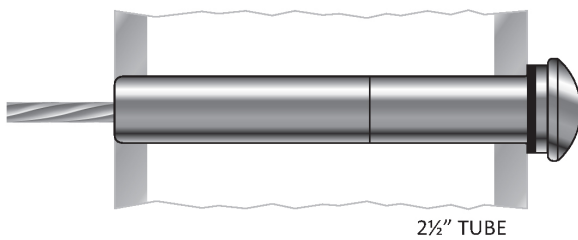

## Introducing New Length Pull-Locks®

With the addition of these Pull-Locks for 1-1/2" pipe, 2" pipe, and 2-1/2" tube, there are now Pull-Locks to complement every length of Invisiware® Receiver tensioner we offer for metal posts up to 3" in length.

PIPE/TUBE SIZE	1/8" cable PART NO.	3/16" cable PART NO.	"L" LENGTH
1 1/2"	PUL-4-1.810	PUL-6-1.810	1.81"
2"	PUL-4-2.300	PUL-6-2.300	2.30"
2 1/2"	PUL-4-2.530	PUL-6-2.530	2.53"